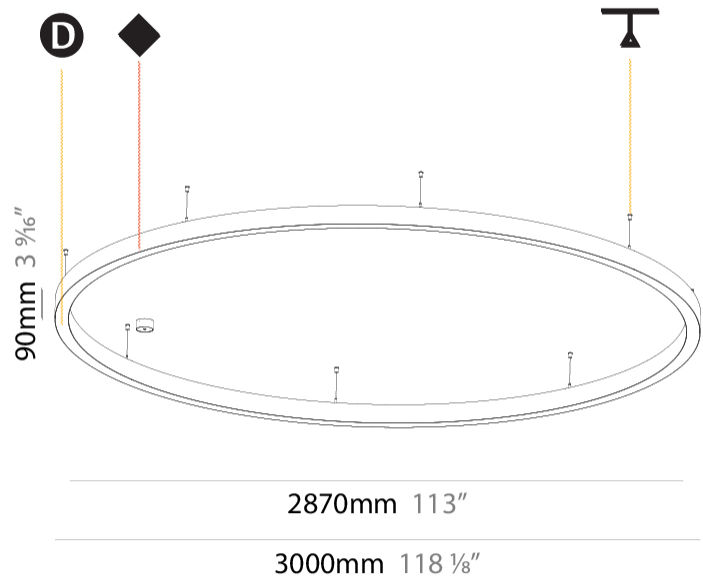

GENERAL

Series: Glorious
Subseries: Glorious 65
Partner: Prolicht
Division: Architectural
Installation: Suspension
Product Type: Pendant
Mounting Location: Ceiling
Light Distribution: Direct

PHYSICAL

Shape: Round
Diameter (mm): 3000
Diameter (in): 118 1/8
Depth (mm): 90
Depth (in): 3 9/16
Max. Overall Height (mm): 2090
Max. Overall Height (in): 82 7/16
Weight (kg): 27.55
Weight (lbs): 60.75
Diffuser: [PMMA - Opal / Microprism / Clear Microprism](#)
Fixture Finish: [SSR / BKV / CWI / CRY / HAB / UFT / ITA / RUA / FTG / MYG / LOD / PUS / FRO / FUP / KIA / POP / BLS / SPG / MEY / GOH / CHC / COM / ABZ / JAG / OBR / MOS / ROR](#)
Fixture Material: [PMMA / Aluminum](#)
Cable Details: [2000mm/78 3/4" or 6000mm/236 1/4" Cable Transparent](#)

ELECTRICAL

Lamp Type: LED (Zhaga Standard)
Input Wattage (W): 208.4
Total Output Wattage (W): 192
Dimming: [Tri-Mode (Non-Dimming and Phase Dimming (120Vac only) and 0-10V Dimming)](#)
Driver Included: Yes
Driver Location: Integrated
Driver Type: Constant Current - Universal
Driver Class: Class 2
Input Voltage (V): 120 - 277
Constant Current (MA): 350

LED

Color Temperature (°K): [2700 / 3000 / 3500 / 4000](#)
Max. Delivered Lumen (lm): Max 28590
Nominal Lumen (lm): Max 34529
CRI: >90 CRI
Efficiency (%): 88
Lamp Life (hrs): 50000

OPTICAL

RATINGS AND CERTIFICATIONS

Certified By: Certified for North American Standards
IP rating: IP20