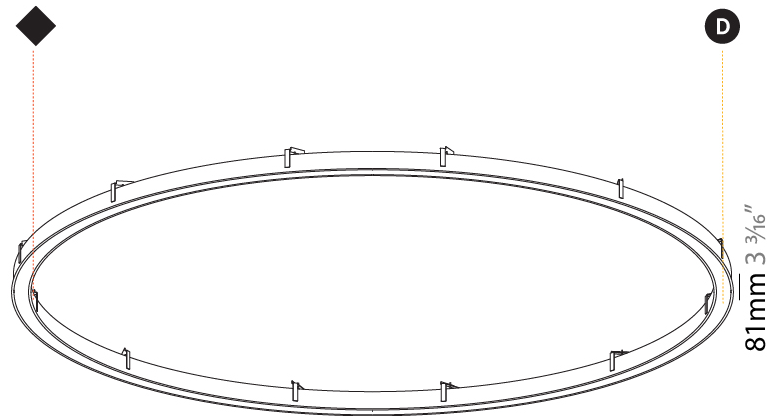

Shape: Round
 Diameter (mm): 3000
 Diameter (in): 118 1/8
 Depth (mm): 90
 Depth (in): 3 9/16
 Max. Overall Height (mm): 2090
 Max. Overall Height (in): 82 7/16
 Weight (kg): 27.55
 Weight (lbs): 60.75
 Diffuser: [PMMA - Opal / Microprism / Clear Microprism](#)
 Fixture Finish: [SSR / BKV / CWI / CRY / HAB / UFT / ITA / RUA / FTG / MYG / LOD / PUS / FRO / FUP / KIA / POP / BLS / SPG / MEY / GOH / CHC / COM / ABZ / JAG / OBR / MOS / ROR](#)
 Fixture Material: [PMMA / Aluminum](#)
 Cable Details: [2000mm/78 3/4" or 6000mm/236 1/4" Cable Transparent](#)

Shape: Round
Diameter (mm): 3016
Diameter (in): 118 3/4
Height (mm): 81
Height (in): 3 3/16
Min. Recessing Depth (mm): 120
Min. Recessing Depth (in): 4 3/4
Weight (kg): 27.132
Weight (lbs): 59.69
Diffuser: PMMA - Opal / Microprism / Clear Microprism
Fixture Finish: SSR / BKV / CWI / CRY / HAB / UFT / ITA / RUA / FTG / MYG / LOD / PUS / FRO / FUP / KIA / POP / BLS / SPG / MEY / GOH / CHC / COM / ABZ / JAG / OBR / MOS / ROR
Fixture Material: PMMA / Aluminum
Cut-out Measurements: Dia. 3007mm/118 3/8"

Certified By: Certified for North American Standards
IP rating: IP20

Ø 2854mm 112 3/8"

Ø 3016mm 118 3/4"

3007mm x 2863mm
118 3/8" x 112 11/16"

120mm
4 3/4"

10 - 30mm
3/8" - 1 3/16"

GLORIOUS COLOR FINISH CHART