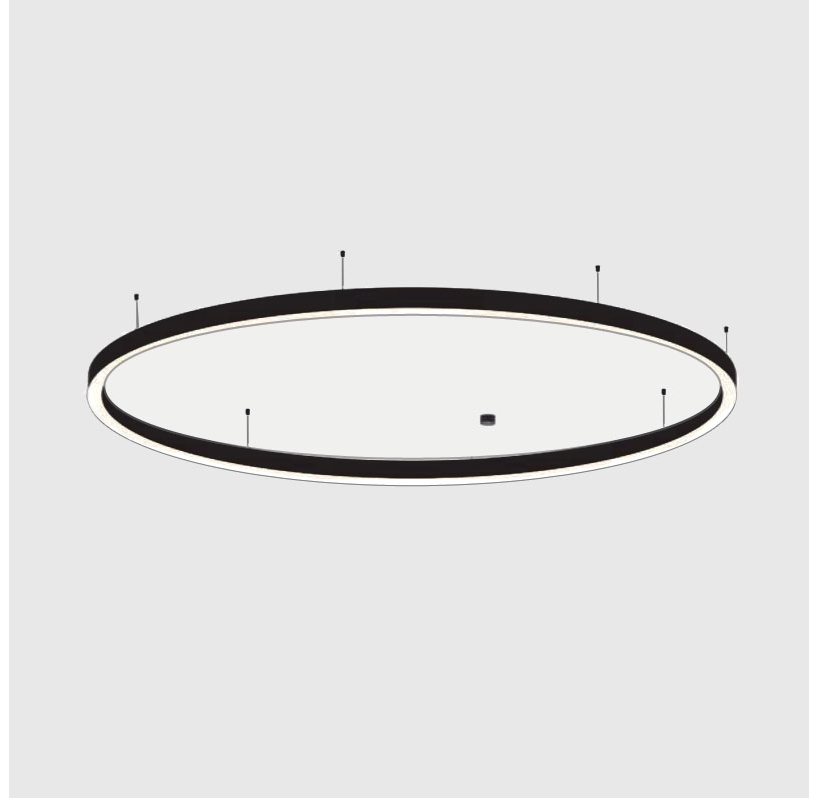

GENERAL

Series: Glorious
Subseries: Glorious 65
Partner: Prolicht
Division: Architectural
Installation: Suspension
Product Type: Pendant
Mounting Location: Ceiling
Light Distribution: Direct

PHYSICAL

Shape: Round
Diameter (mm): 3000
Diameter (in): 118 1/8
Depth (mm): 90
Depth (in): 3 9/16
Max. Overall Height (mm): 2090
Max. Overall Height (in): 82 7/16
Weight (kg): 27.55
Weight (lbs): 60.75
Diffuser: [PMMA - Opal / Microprism / Clear Microprism](#)
Fixture Finish: [SSR / BKV / CWI / CRY / HAB / UFT / ITA / RUA / FTG / MYG / LOD / PUS / FRO / FUP / KIA / POP / BLS / SPG / MEY / GOH / CHC / COM / ABZ / JAG / OBR / MOS / ROR](#)
Fixture Material: [PMMA / Aluminum](#)
Cable Details: [2000mm/78 3/4" or 6000mm/236 1/4" Cable Transparent](#)

ELECTRICAL

Lamp Type: LED (Zhaga Standard)
Input Wattage (W): 208.4
Total Output Wattage (W): 192
Dimming: [Tri-Mode (Non-Dimming and Phase Dimming (120Vac only) and 0-10V Dimming)](#)
Driver Included: Yes
Driver Location: Integrated
Driver Type: Constant Current - Universal
Driver Class: Class 2
Input Voltage (V): 120 - 277
Constant Current (MA): 350

LED

Color Temperature (°K): [2700 / 3000 / 3500 / 4000](#)
Max. Delivered Lumen (lm): Max 28590
Nominal Lumen (lm): Max 34529
CRI: >90 CRI
Efficiency (%): 88
Lamp Life (hrs): 50000

OPTICAL

RATINGS AND CERTIFICATIONS

Certified By: Certified for North American Standards
IP rating: IP20